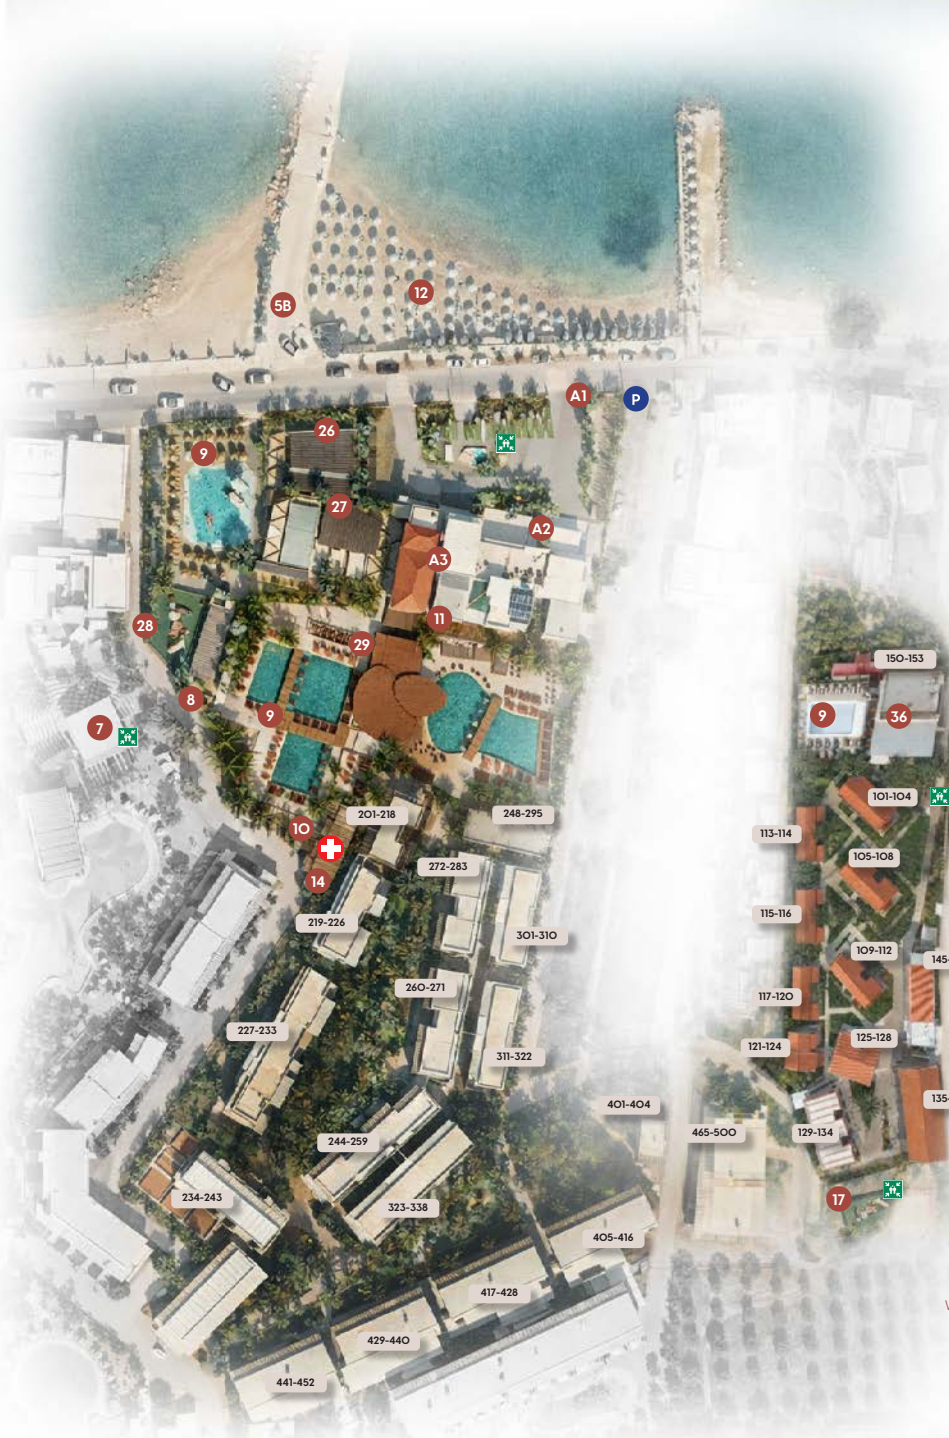

Food and beverages are not permitted to be taken outside the hotel.

FIND YOUR WAY *in the Village*

STELLA VILLAGE
SEASIDE HOTEL

MAIN BUILDING

- A1. ENTRANCE
- A2. RECEPTION
- A3. MAIN RESTAURANT

OTHERS

- 7. AMPHITHEATRE
- 8. SCOOPS & BITES
- 9. POOL
- 10. STELLA KIDS ZONE
- 11. MARKET / SHOP
- 12. BEACH
- 17. BEACH VOLLEY-PLAYGROUND
- 26. MEDITERRA BAR
- 27. MEDITERRA RESTAURANT
- 28. PLAYGROUND
- 29. POOL BAR
- 36. FILEMA BAR- RESTAURANT
- 14. + FIRST AID SPOT
- P. PARKING

STELLA PALACE
LOCAL PARK RESORT

BARs

- 33. TUBE BAR
- 34. SWEET BITES
- 35. STREET BITES

OTHER

- 6. SPORTS COURTS
- 15. MINI GOLF
- 16. OUTDOOR GYM "MY EQUILIBRIA"
- 30. AVRA - STELLA SPA
- 31. STELLA WATERLAND
- ASSEMBLY POINTS